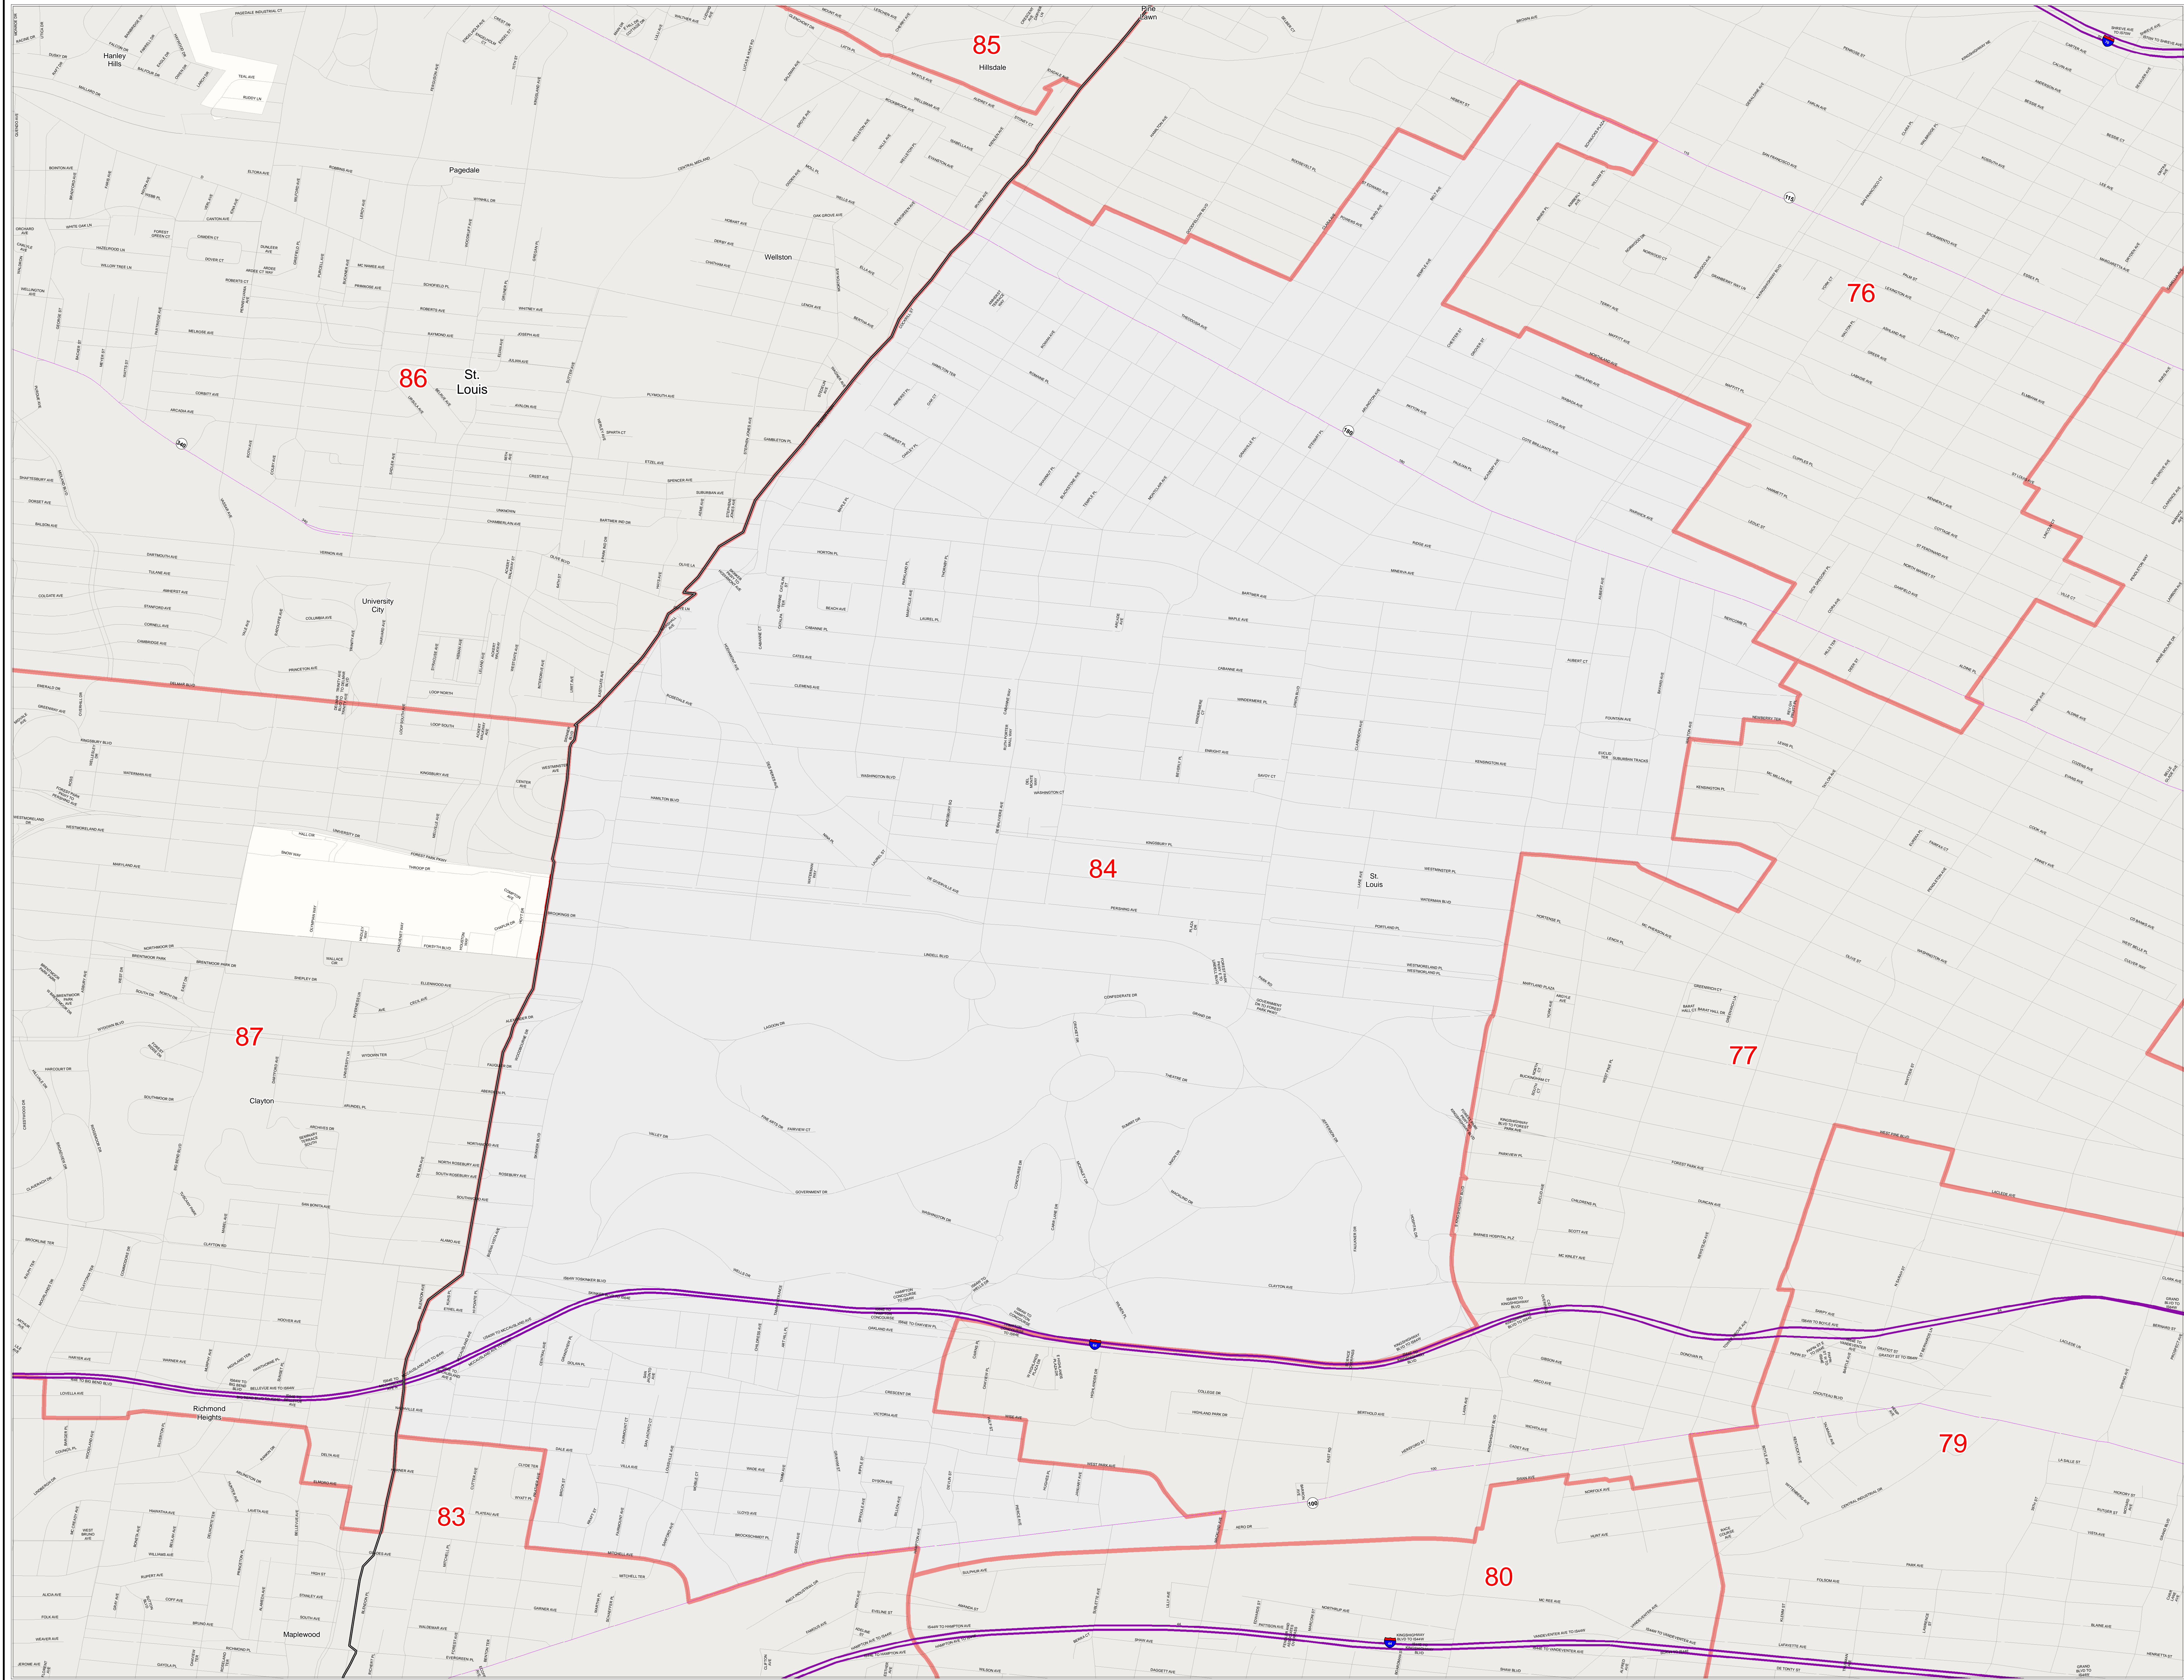

# Missouri State House District Number 84

## House Apportionment Plan 2011

District 84

Map Sheet Extent

- Districts
- Counties
- Interstates
- U.S. Highways
- MO Highways
- Streets
- Incorporated Places\*
- Area Outside of Featured District

\*Includes census designated places (CDPs).